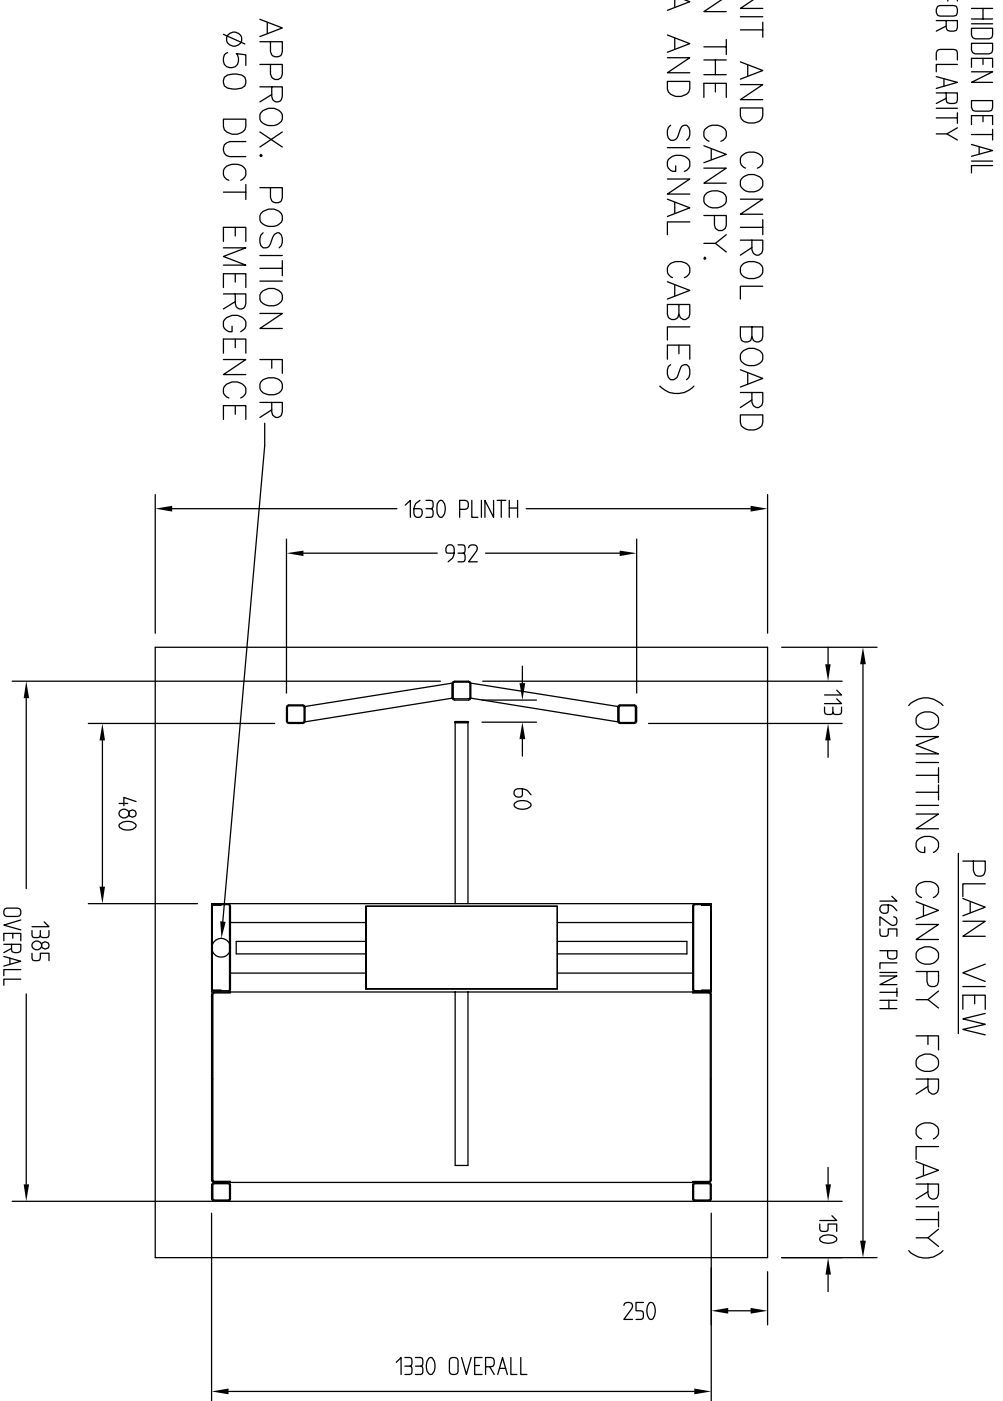

NOTE :-
NORMALLY THE POWER SUPPLY UNIT AND CONTROL BOARD
ENCLOSURE ARE CONTAINED WITHIN THE CANOPY.
CABLES TO THIS AREA (MAINS SWA AND SIGNAL CABLES)

MATERIAL: -

FINISH: -

CLARKE INSTRUMENTS Ltd

ALL DIMENSIONS ARE IN mm.

SALES ILLUSTRATION OF

DRG No:

461-200

DO NOT SCALE

HALF HEIGHT SINGLE ELECTRICAL T/STILE
CLOCKWISE OR ANTI-CLOCKWISE ROTATION

ISS	DATE	CHANGE NOTE No.
A	14.11.02	-
DRAWN	SIJ	