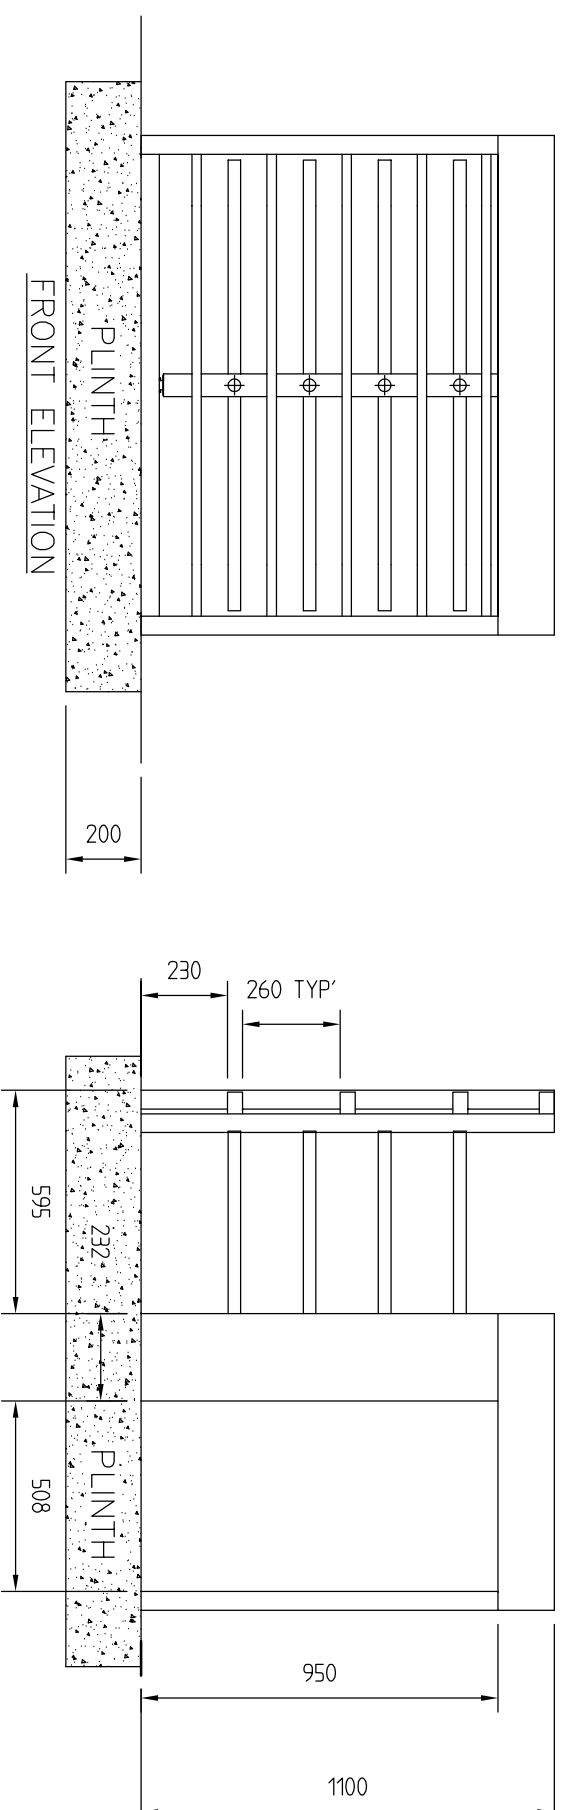

NOTE :-
NORMALLY THE POWER SUPPLY UNIT AND CONTROL BOARD
ENCLOSURE ARE CONTAINED WITHIN THE CANOPY.
CABLES TO THIS AREA (MAINS SWA AND SIGNAL CABLES)

MATERIAL: -

FINISH: -

CLARKE INSTRUMENTS Ltd

ALL DIMENSIONS ARE IN mm.

SALES ILLUSTRATION OF

DRG No:

461-200

DO NOT SCALE

HALF HEIGHT SINGLE ELECTRICAL T/STILE
CLOCKWISE OR ANTI-CLOCKWISE ROTATION

ISS	DATE	CHANGE NOTE No.
A	14.11.02	-
DRAWN	SIJ	