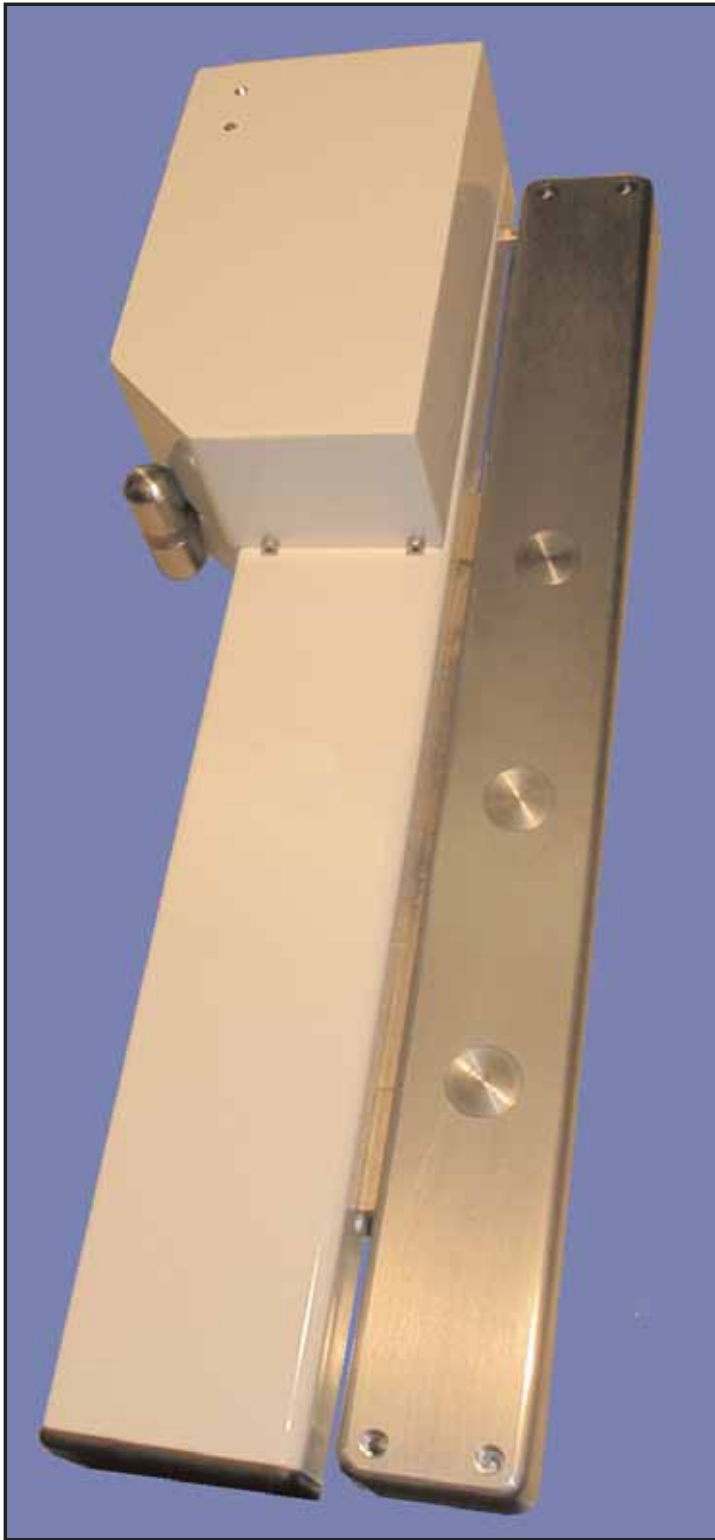

CLARKE ACCESS CONTROL PRODUCTS

BLADELOCK

The Bladelock provides the ultimate in door security.

Designed and manufactured in the UK to high quality standards by Clarke Instruments Ltd, it delivers the physical security that other locks cannot match.

Key Features

- **Designed for ultra high security installations**
- **Robust construction**
- **Fit-to-door or fit-to-frame**
- **Electrically operated with manual override**
- **Withstands extreme loads**
- **Compatible with all standard control systems**
- **Mounted either horizontally (top of door) or vertically (side of door)**