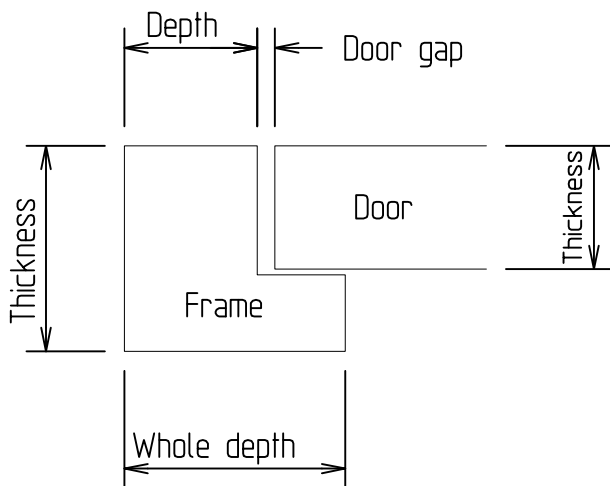

SELECTING THE CORRECT RELEASE

(WHEN ORDERING PLEASE BE PREPARED TO ANSWER THESE QUESTIONS)

What type of door/frame?

	Plastic	Timber	Metal	Glass
Door				
Frame				

Is the door a fire exit?

Yes

No

Door/frame dimensions?

Single leaf	<input type="checkbox"/>
Double leaf	<input type="checkbox"/>
Rebated	<input type="checkbox"/>
Double swing	<input type="checkbox"/>
Sliding door	<input type="checkbox"/>

Dimensions:-

Door thickness	mm
Door gap	mm
Frame whole depth	mm
Frame depth	mm
Frame thickness	mm